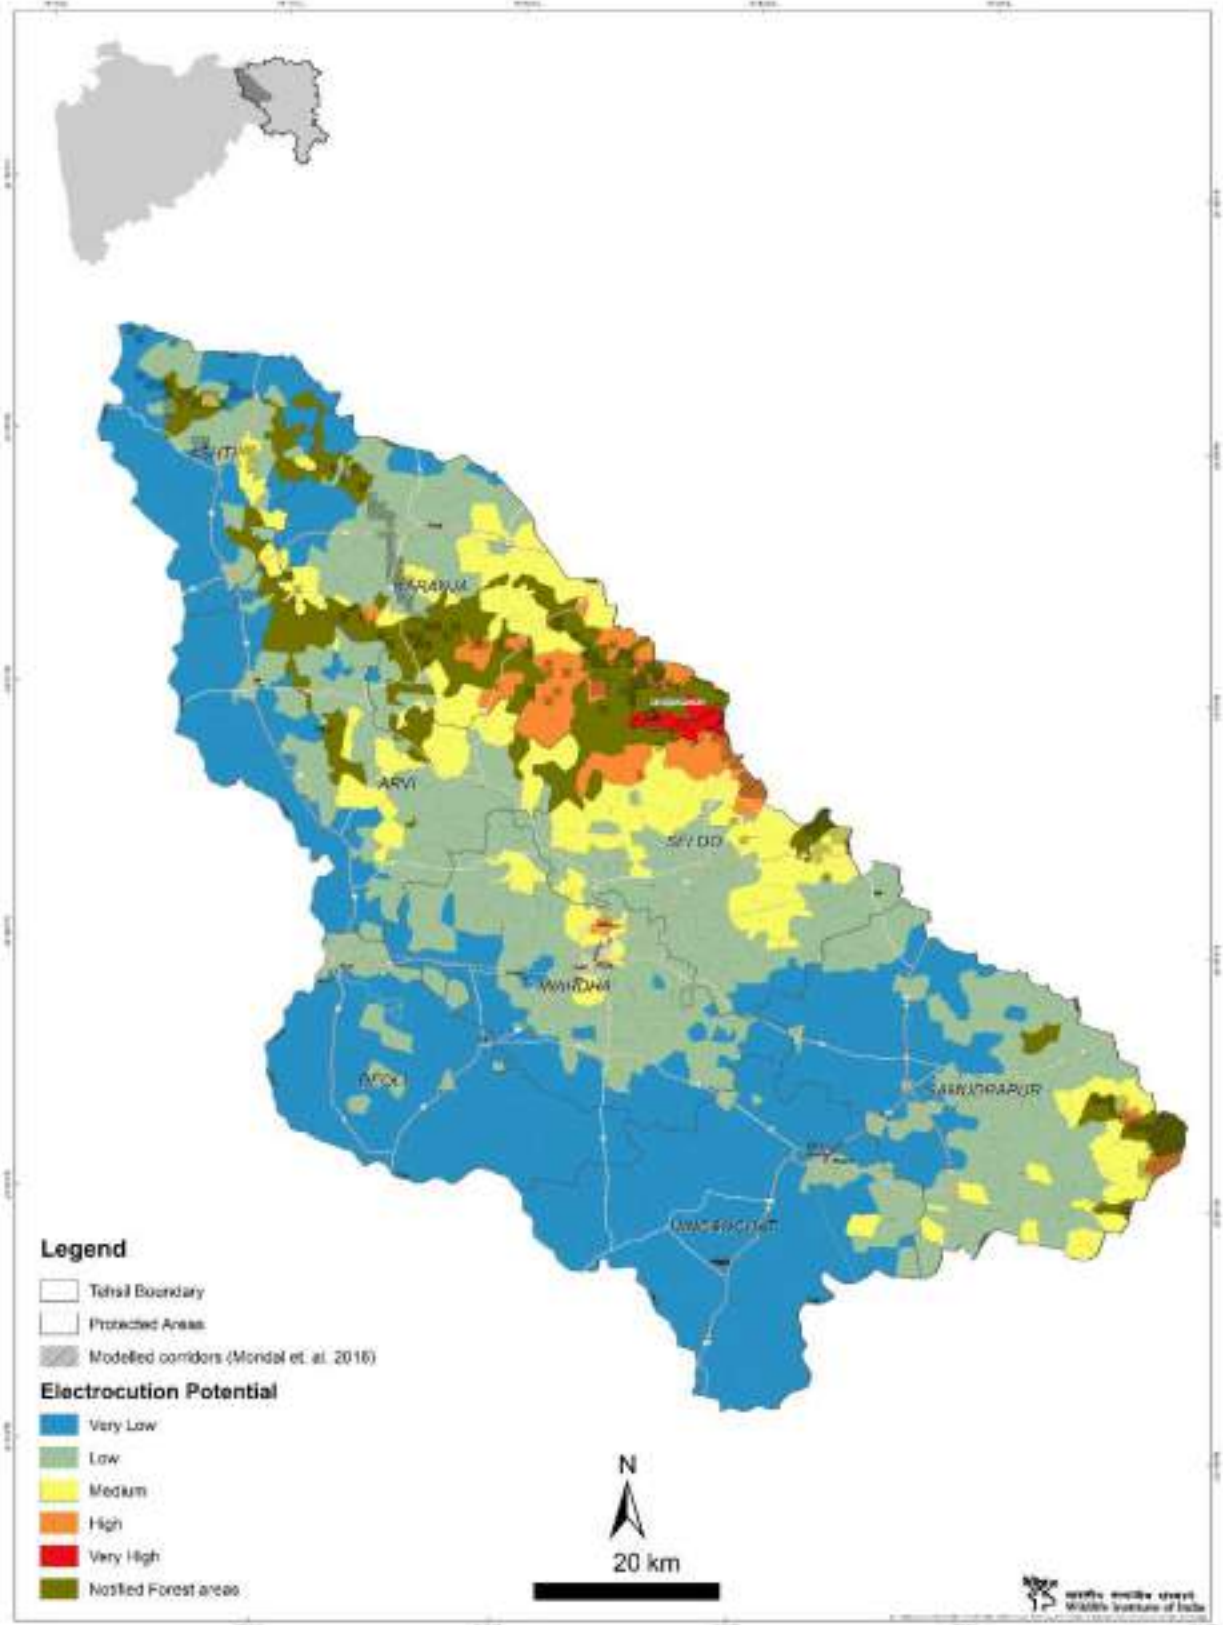

Figure 9: Electrocution Potential Map for Tigers in the EVL, Maharashtra, India (District Wardha)

Table 14: The List of Villages in **Very High**, **High** and **Medium** Electrocutation Potential in District Wardha, Maharashtra, India