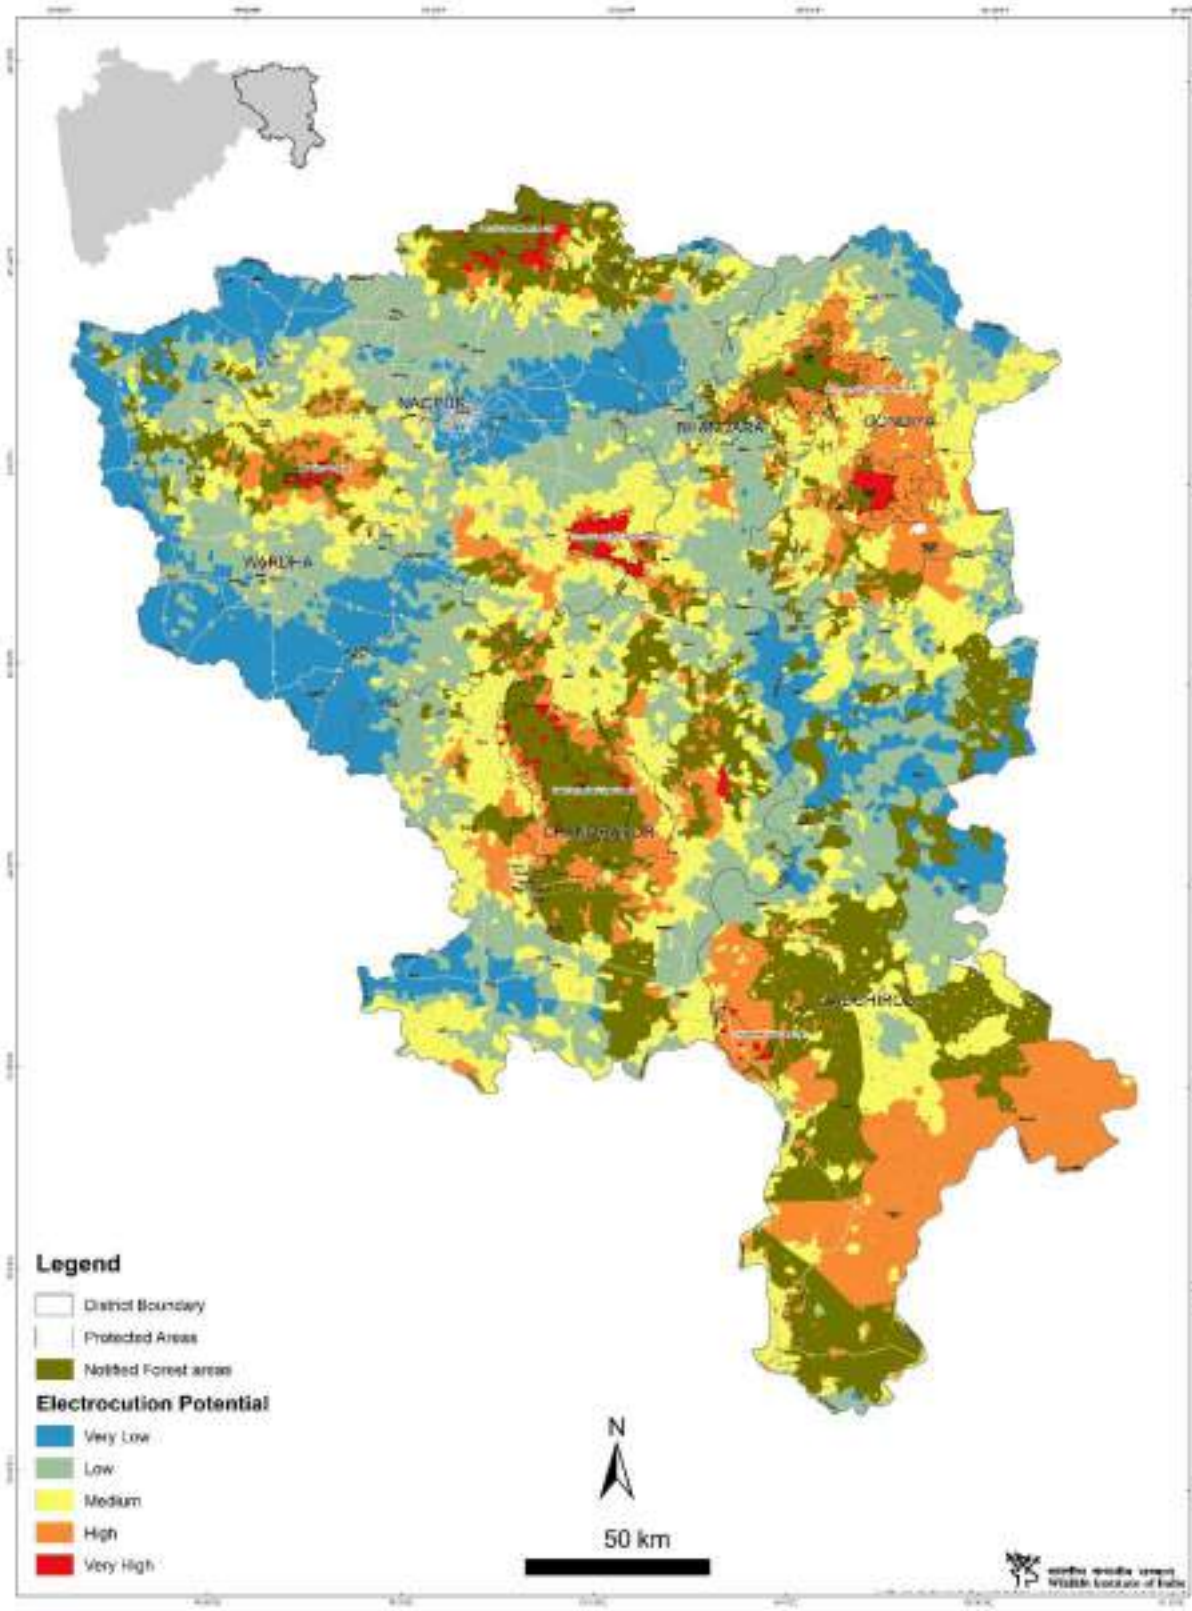

Forest-agriculture edge in Eastern Vidarbha Landscape

EVL also present a high human-wildlife interface in the form of a 37,017.31 km long forest-agriculture edge (Table 2). If we assume that the chance that a farmer may use lethal electric fence to save his crops from wild ungulates, extends upto a distance of 500m from the forest edge, around 18,508.66 km² of land is under immediate risk of electrocution for wild animals in Eastern Vidarbha Landscape, Maharashtra India, but in reality the extent of this may be going much beyond 500 m from the forest edge.

Table 2: Amount of forest-agriculture edge in Eastern Vidarbha Landscape, Maharashtra, India

Forest Classes	Amount of Edge with Agriculture (km)
Plantation	809.55
Evergreen	1.30
Deciduous	3,123.44
Scrub/ Degraded	1,303.10
Scrubland	31,779.92
TOTAL	37,017.31

Electrocution Potential of Eastern Vidarbha Landscape, Maharashtra, India

After calculating the village-wise electrocution potential using equation (i) we have presented the results in the form of district-wise maps giving location of protected areas, notified forest areas and corridors modelled by Mondal et al 2016. We have also provided a list of villages per district for the very high, high and medium risk categories along with map of the district. List of villages in Low and Very Low Electrocutation potential across the landscape is provided as Annexure (Annexure 1 – 6). The Landscape level electrocution potential map is shown in Figure 3.