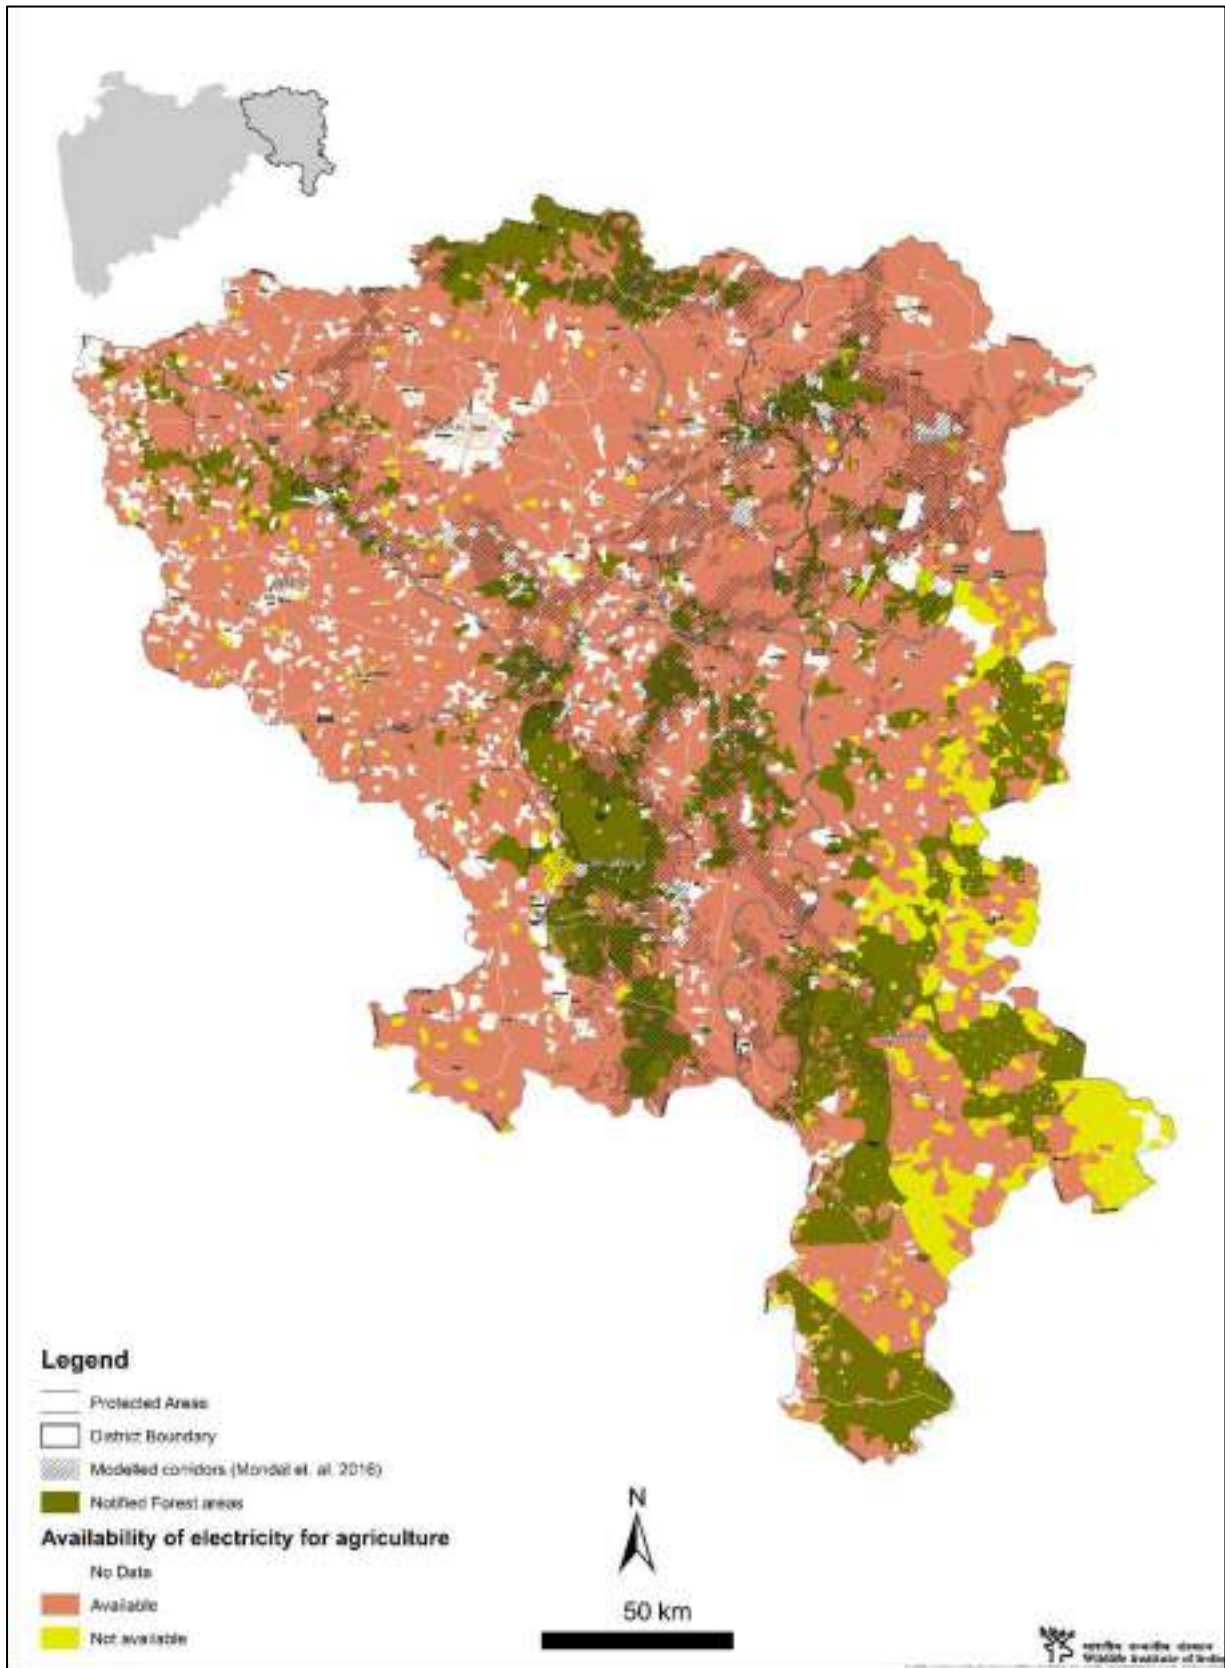

Since fringe areas of forests, adjoining to agricultural fields, are most vulnerable for wildlife with high chances of electrocution from electrified fences illegally installed by the farmers, it is important that we highlight the amount of such edges in the EVL. To do that we ran a polygon neighbour analysis between the areas with agricultural land use and forested areas in ArcGIS 10.

Habitat permeability – distance from PA + proportion of forest (i)

Figure 2: Map showing villages in Eastern Vidarbha Landscape where electricity is available for agriculture purposes

The following assumptions were made while forming equation (i):