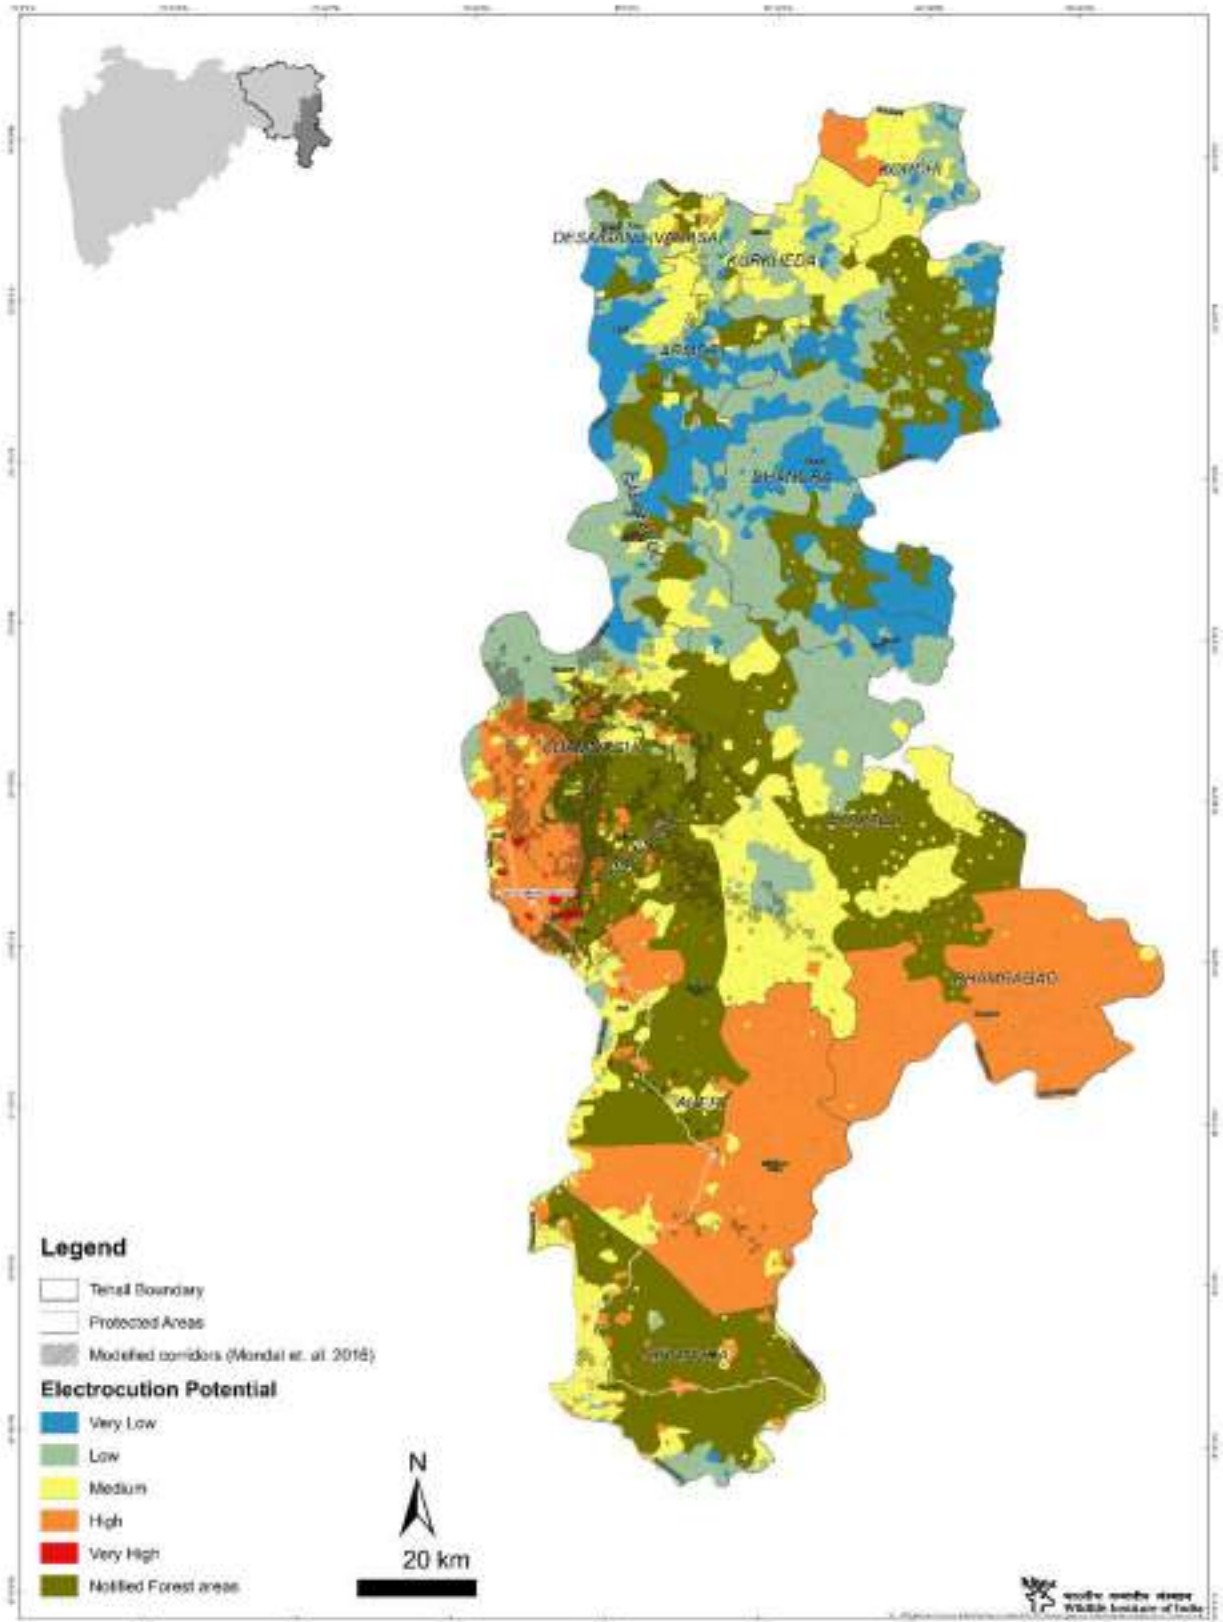

Table 8: The List of Villages in **Very High**, **High** and **Medium** Electrocutation Potential in District Gadchiroli, Maharashtra, India

Figure 6: Electrocution Potential Map for Tigers in the EVL, Maharashtra, India (District Gadchiroli)