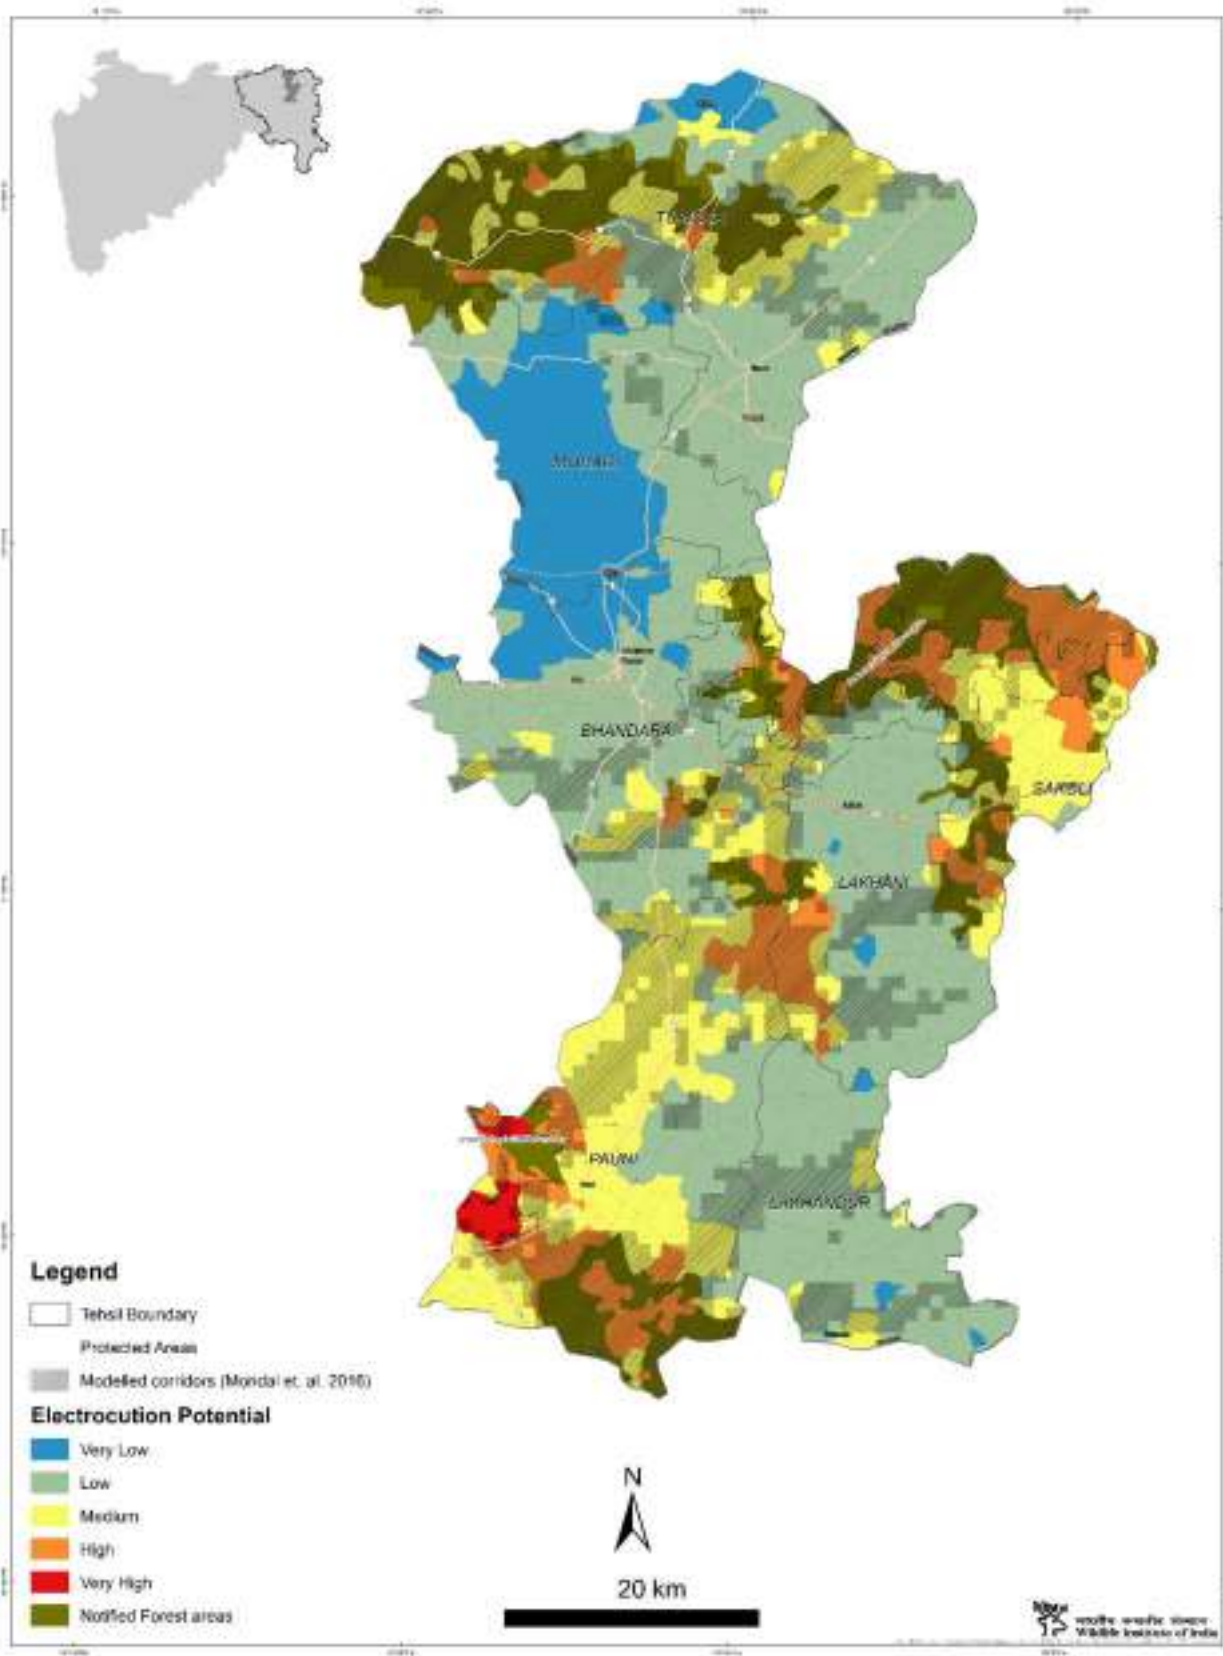

Table 4: The List of Villages in **Very High**, **High** and **Medium** Electrocutation Potential in District Bannara, Maharashtra, India

Figure 4: Electrocution Potential Map for Tigers in the EVL, Maharashtra, India (District Bhandra)