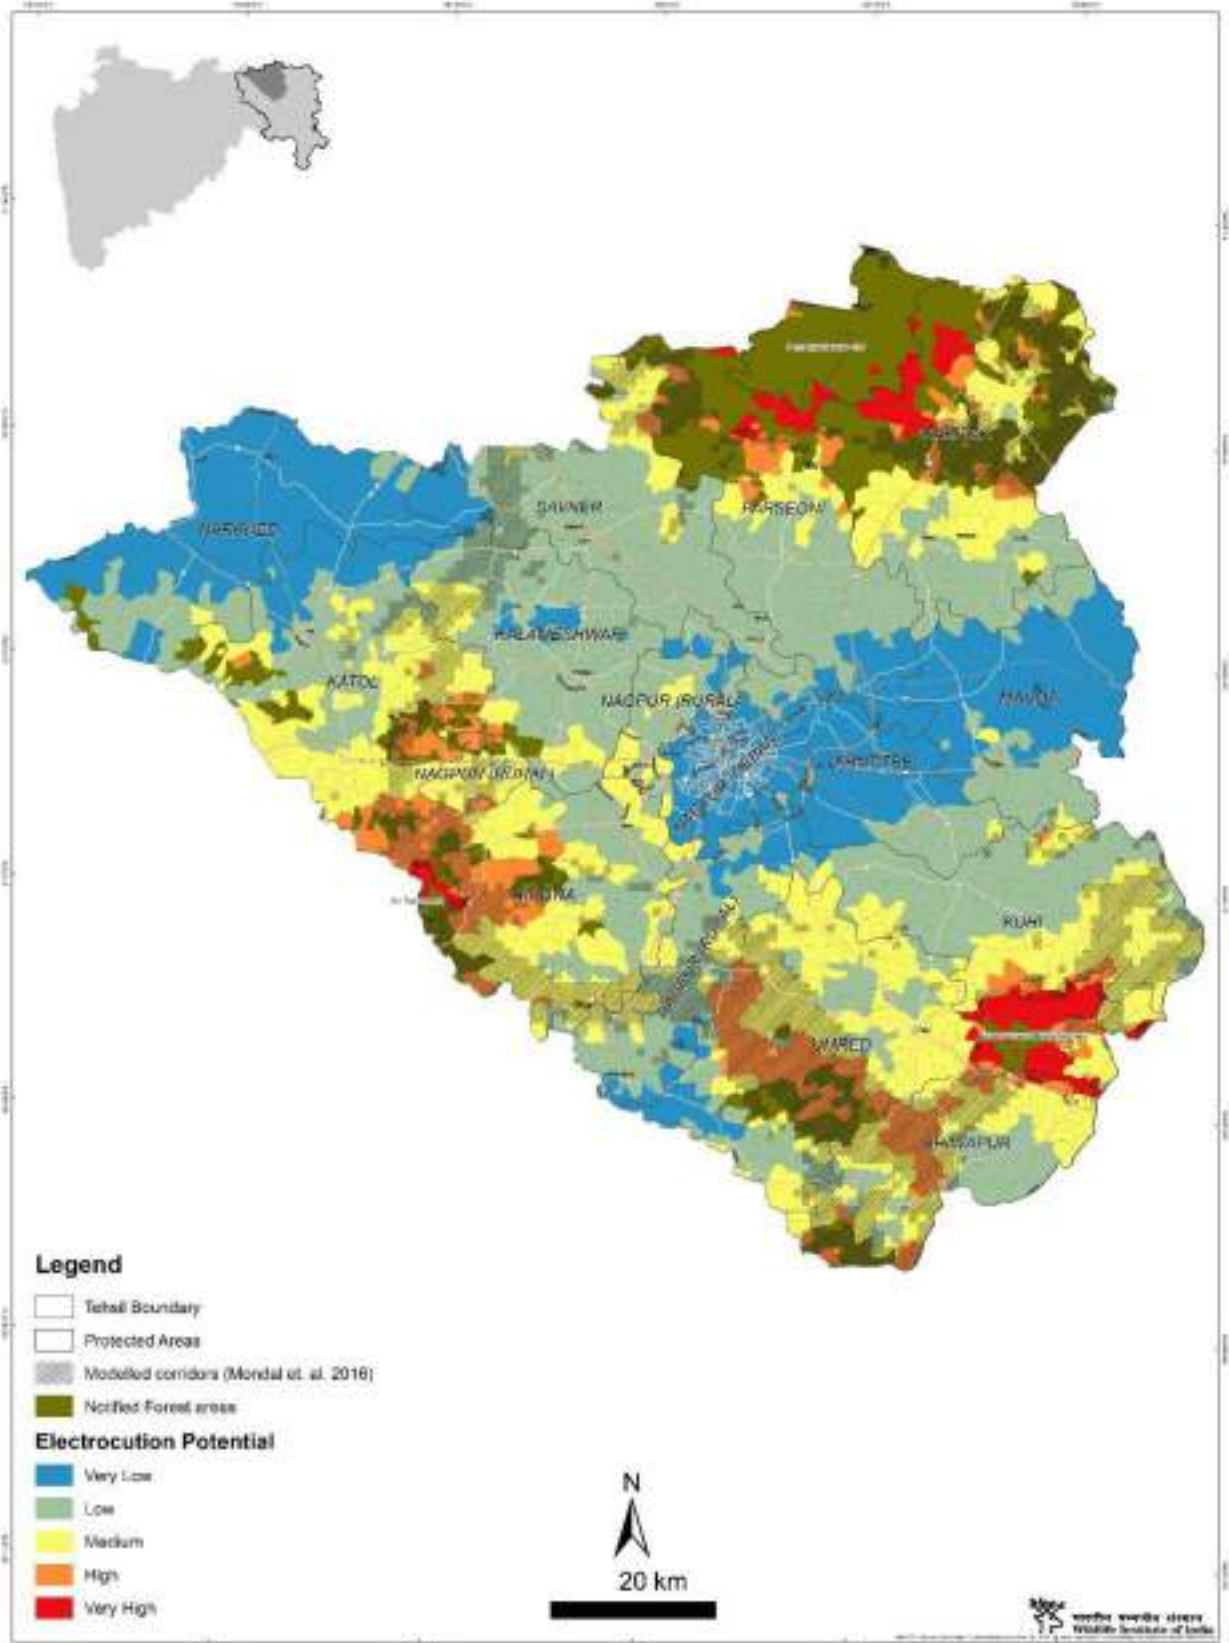

Figure 8: Electrocution Potential Map for Tigers in the EVL, Maharashtra, India (District Nagpur)

Table 12: The List of Villages in **Very High**, **High** and **Medium** Electrocutation Potential in District Nagpur, Maharashtra, India