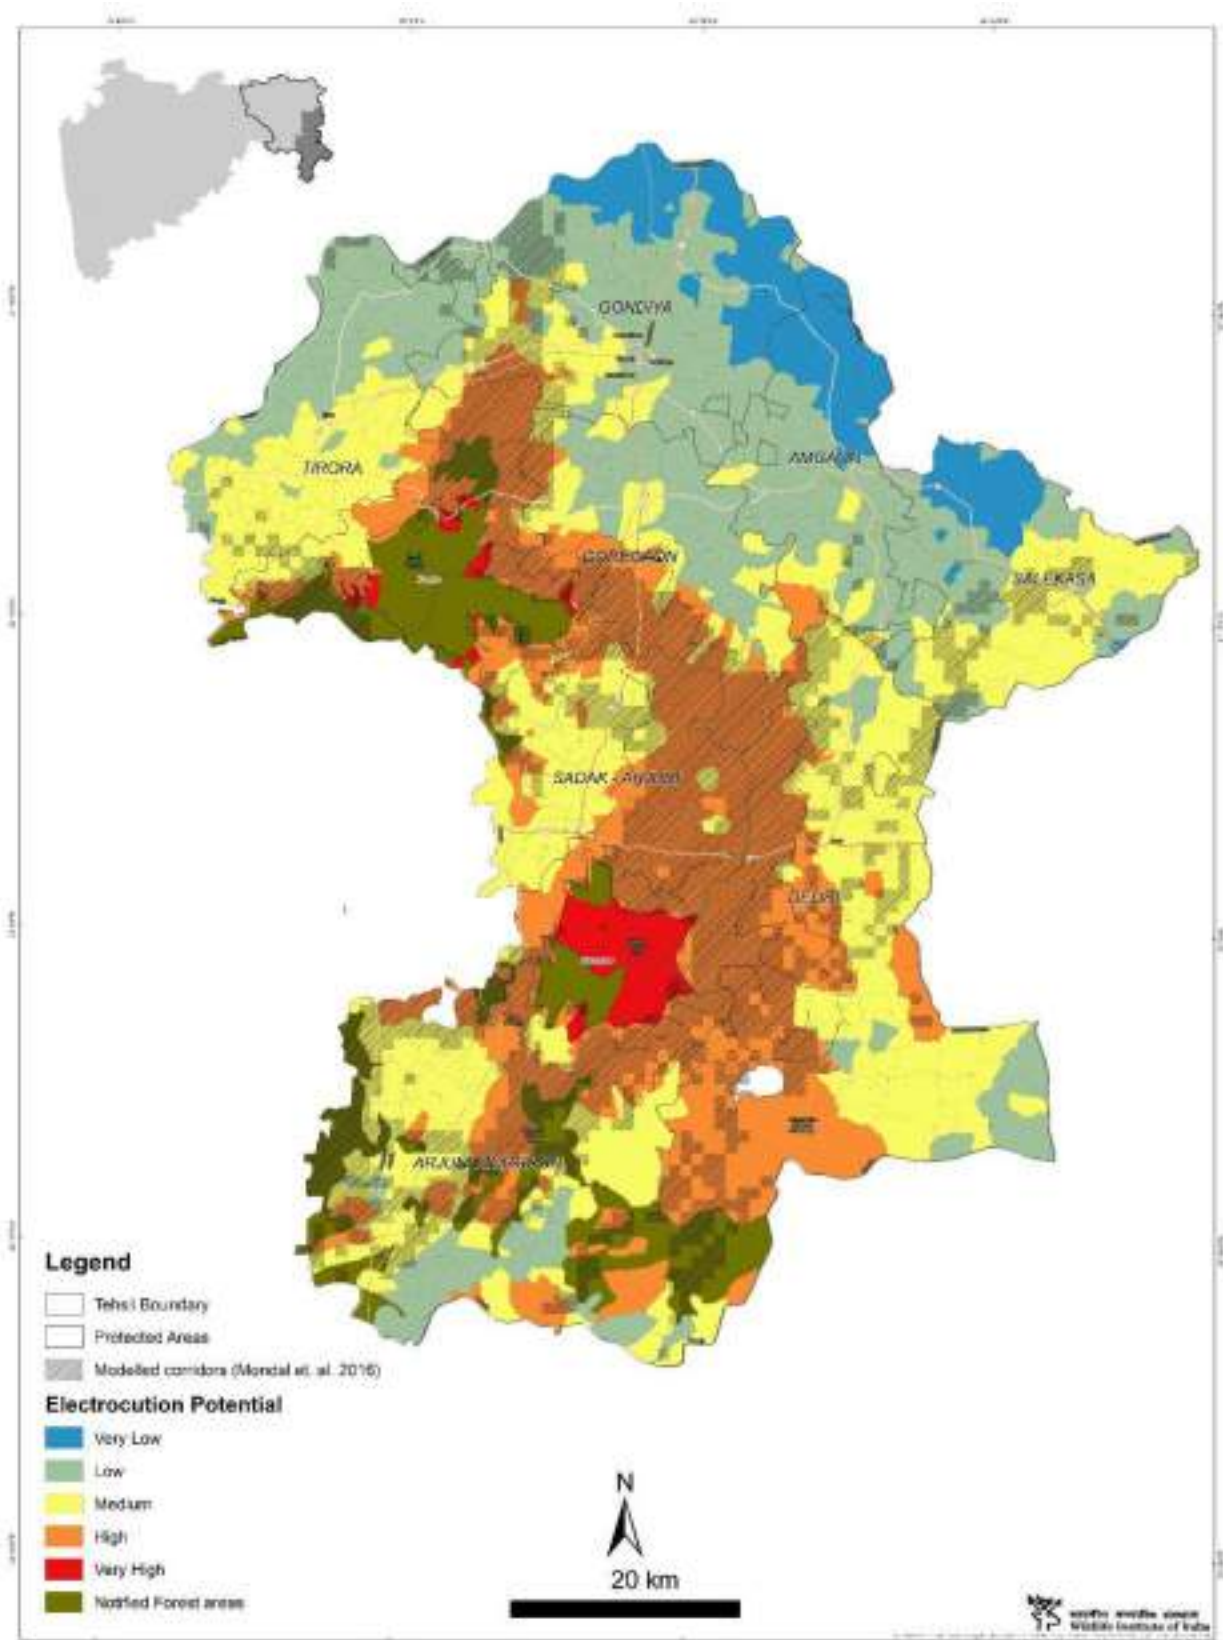

Figure 7: Electrocution Potential Map for Tigers in the EVL, Maharashtra, India (District Gondiya)

Table 10: The List of Villages in Very High, High and Medium Electrocutation Potential in District Gondiya, Maharashtra, India