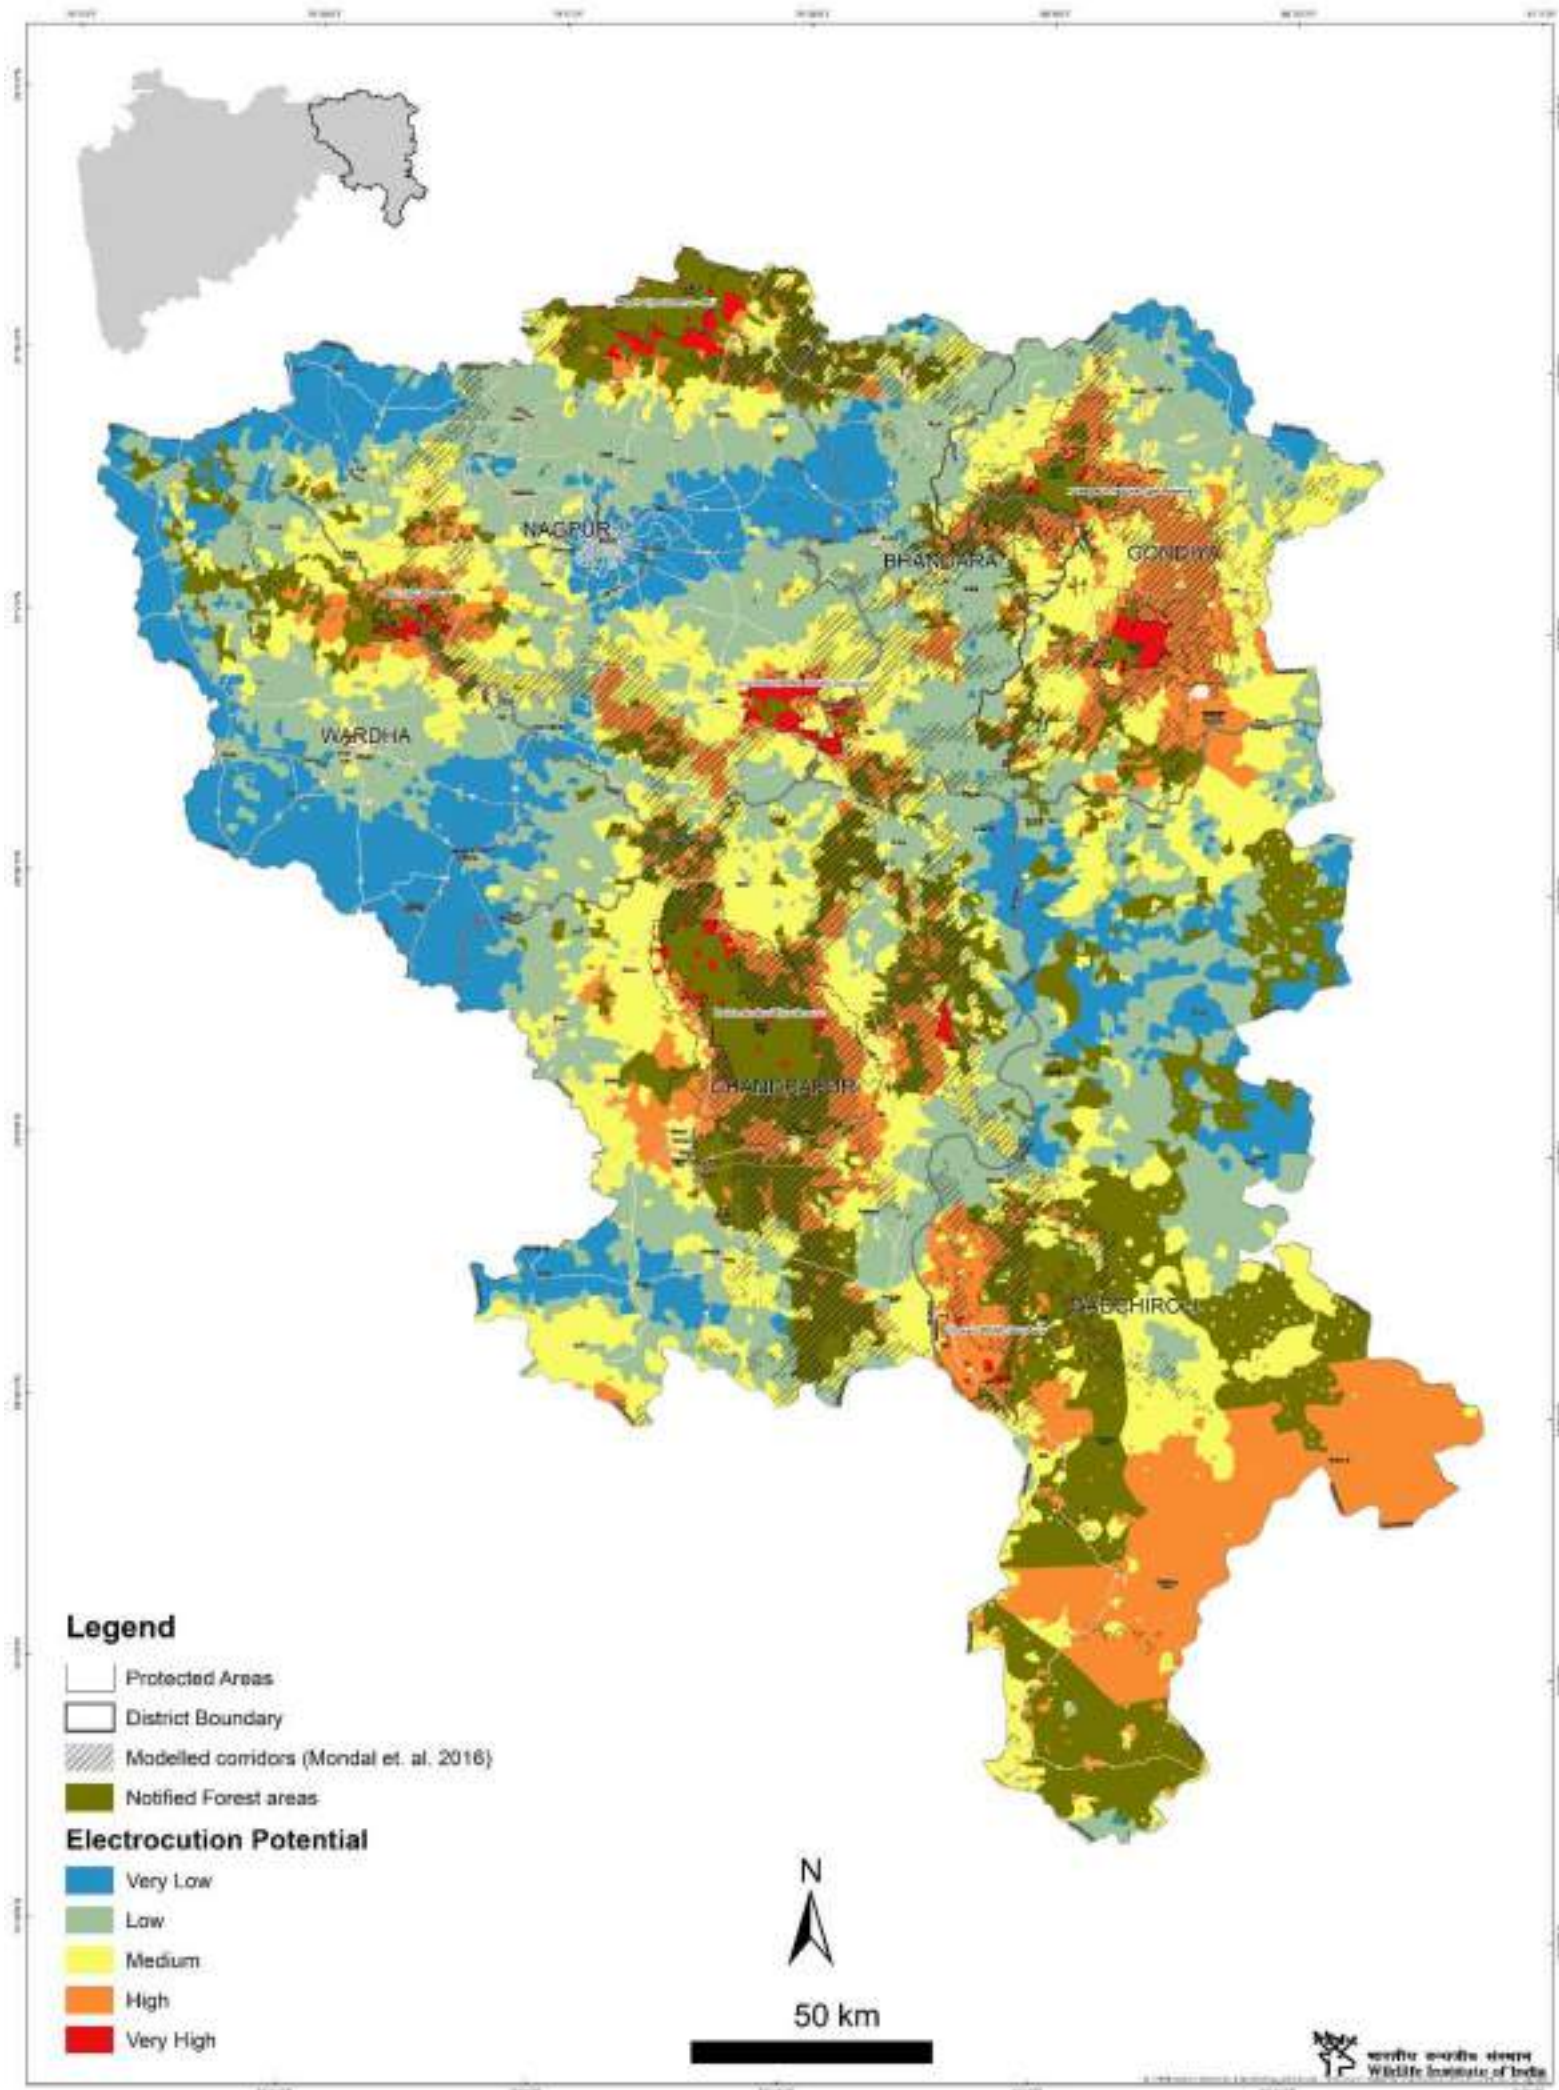

**37,017.37 km Forest – Agriculture
Edge in Eastern Vidarbha Landscape,
Maharashtra India**

**In Six Districts of Eastern Vidarbha
Landscape Maharashtra, India - 121 Villages fall in
Very High Risk, 1184 in High Risk and 2404
Villages as Medium Risk Potential for Electrocution
of tigers.**

**03 out of 04 Radio-Collared Tigers in
Human Dominated Landscape died because of
electrocution.**

**In an attempt to prevent their crops, the
poor farmers often set up illegal high-voltage
electrical fences around their fields. This is much
prevalent across the landscape and more detrimental
than organized poaching because of its extent and
non-selective nature.**

**Number of villages within different
electrocution potential across six districts of
eastern Vidarbha Landscape, Maharashtra, India**

District	No. of Villages		
	Very High Risk	High Risk	Medium Risk
Bhandara	07	91	224
Chandrapur	30	312	694
Gadchiroli	09	405	455
Gondiya	16	197	327
Nagpur	57	147	546
Wardha	02	32	158

Note: Villages shown as very high-risk potential inside the core areas of a PA may have been already relocated. The villages still exist as villages as per census of India data. May appear as very high risk in the map.