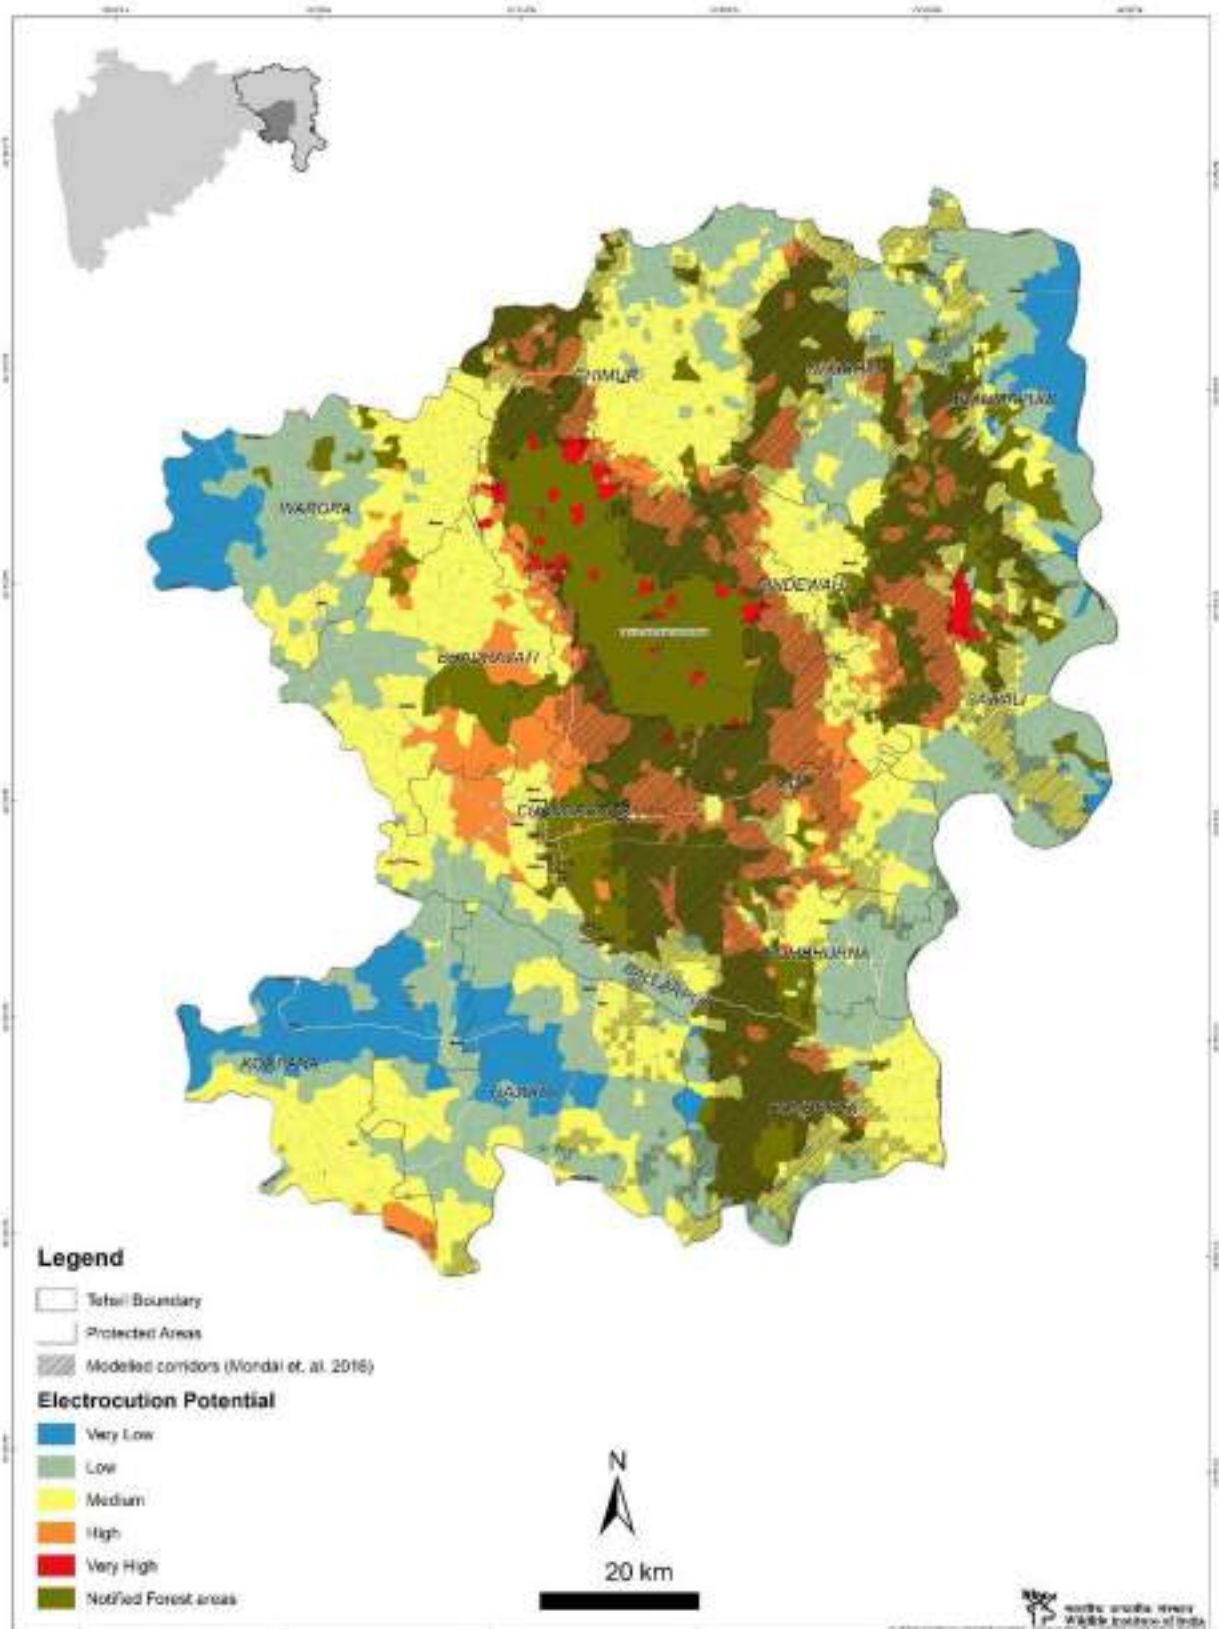

Table 6: The List of Villages in **Very High**, **High** and **Medium** Electrocution Potential in District Chandrapur, Maharashtra, India

Figure 5: Electrocution Potential Map for Tigers in the EVL, Maharashtra, India (District Chandrapur)